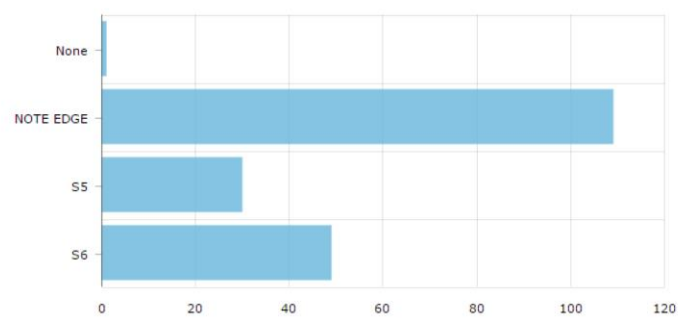

TESTS RUNS PER DEVICE

FUNCTIONAL ISSUES DISCOVERED DURING TESTS

BUGS & ISSUES

Bug Id	Bug Title	Bug Priority	Bug Severity	Actions
13150	SWIPE on android.support.v4.view.ViewPager having resource-id "com.daraz.android:id/home_teaser_main_pager" with Instance 0 not functional	210	210	Actions
13151	Clicking on TextView having text "DEALS OF THE WEEK" not functional	210	210	Actions
13152	Clicking on TextView having description "Search" not functional	210	210	Actions
13153	Clicking on TextView having description "Search" not functional	210	210	Actions
13154	Clicking on TextView having description "Search" not functional	210	210	Actions
13155	Clicking on TextView having description "Search" not functional	210	210	Actions
13156	Clicking on TextView having description "Search" not functional	210	210	Actions
13157	Clicking on TextView having text "Submit" not functional	210	210	Actions
13158	Clicking on TextView having description "Search" not functional	210	210	Actions
13159	Clicking on TextView having description "Search" not functional	210	210	Actions
13160	Clicking on Button having text "Proceed to Checkout" not functional	210	210	Actions