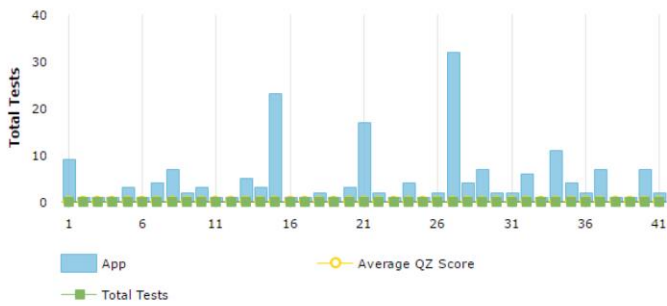

DEVELOPER'S DASHBOARD

Home > Dashboard

AVERAGE SCORE

0
WHAT IS THIS?

TOTAL APPS

42

TOTAL RUN

189

DEVICES

3

APP RUNS & AVERAGE SCORE